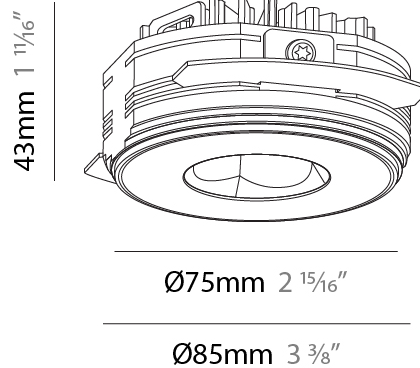

PHYSICAL

Aperture Sizes - Downlights: 1"
Shape: Round
Diameter (mm): 75
Diameter (in): 2 15/16
Height (mm): 43
Height (in): 1 11/16
Ceiling Thickness (mm): 10 / 12.5 / 15 / 25
Ceiling Thickness (in): 3/8 or 1/2 or 9/16 or 1
Min. Recessing Depth (mm): 50
Min. Recessing Depth (in): 1 15/16
Diffuser: Lens Pack - Spread Lens / Linear Spread Lens / Honeycomb Louver
Fixture Finish: SSR / BKV / CWI / CRY / HAB / UFT / ITA / RUA / FTG / MYG / LOD / PUS / FRO / FUP / KIA / POP / BLS / SPG / MEY / GOH / CHC / COM / ABZ / JAG / OBR / MOS / ROR
Fixture Material: Aluminum Die Cast
Cut-out Measurements: 86mm / 2 11/16" Diameter

ELECTRICAL

Lamp Type: LED (Zhaga Standard)
Input Wattage (W): 14
Total Output Wattage (W): 12.7
Dimming: Dali Dimming
Driver Included: No
Driver Location: Recessed Housing
Driver Type: Constant Current - Universal (120Vac only for DALI driver)
Driver Class: Class 2
Input Voltage (V): 120 - 277
Constant Current (MA): 700

LED

Color Temperature (°K): 2700-6500 Tunable White
Max. Delivered Lumen (lm): 1381
Nominal Lumen (lm): 1460
CRI: >90 CRI
Lamp Life (hrs): 50000
Special LEDs offerings: Tunable White

OPTICAL

Reflector°: 62
Adjustability: Fixed

RATINGS AND CERTIFICATIONS

Certified By: Certified for North American Standards
IP rating: IP20